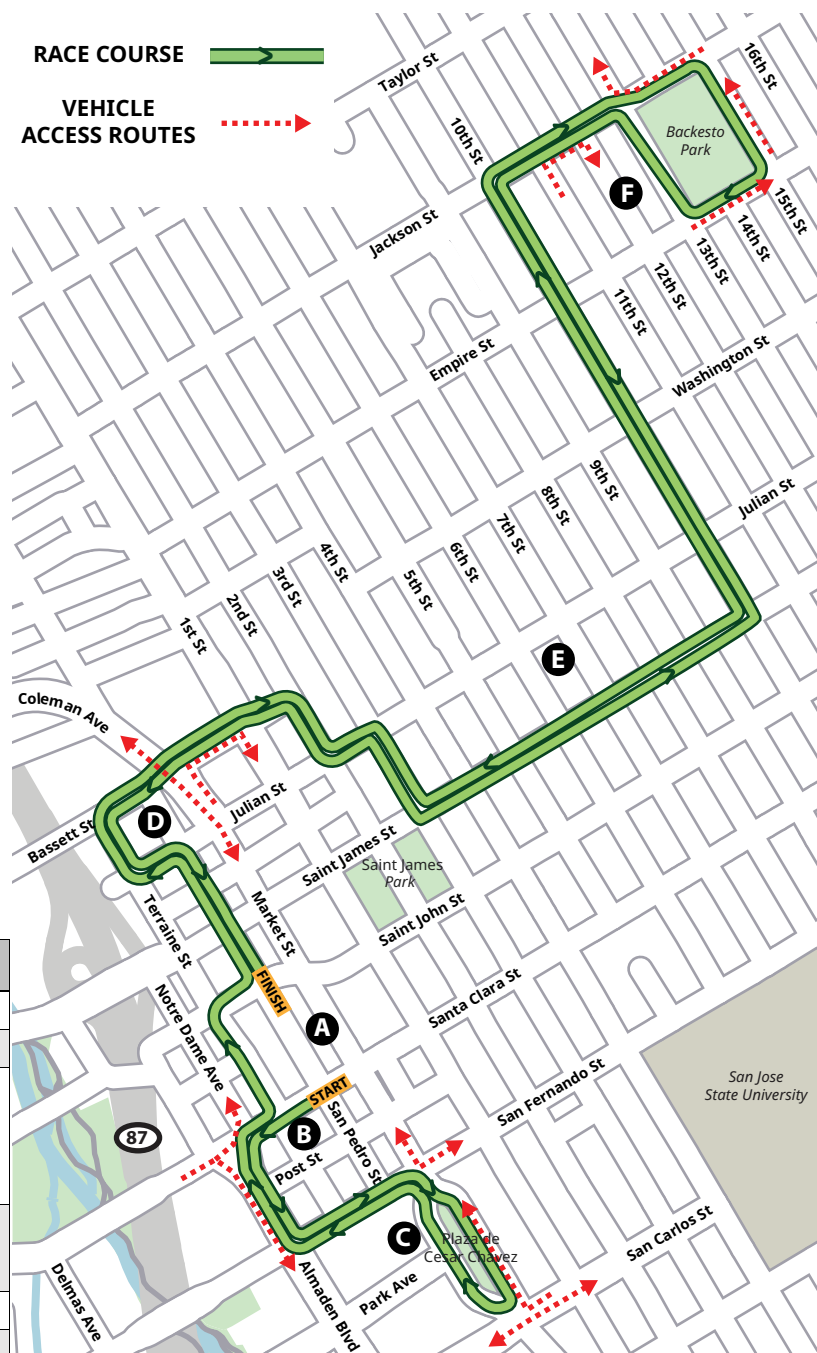

ROAD CLOSURE NOTICE

THE SAN JOSE SHAMROCK RUN — SATURDAY, MARCH 12, 2022

We are writing to inform you that on Saturday, March 12, 2022 all or part of the road near your location will be affected by runners partaking in the San Jose Shamrock Run, which starts and finishes near San Pedro Square. This event is 5K and 10K run that benefits the San Jose - Dublin Sister City Program. Please see the list below to identify the road closure timeline in your neighborhood.

MAP CODE	DETOUR NOTES
A	Use Market St to enter/exit parking garage
B	Use San Carlos Ave via 1st St, 2nd St, or Almaden Ave
C	Almaden Blvd southbound will be open to traffic. No northbound traffic on Almaden Blvd. Use San Carlos Ave to detour around course. Fairmont Hotel Access will be available on Market St at San Carlos St. San Fernando Ave east of Market St and Market St north of San Fernando will remain open during event
D	Use Market St / Coleman Ave to cross route. Local egress and ingress to apartment complex on Bassett is available from Little Market St to Bassett to south on 1st.
E	Use Market St / Coleman Ave or 16th St to cross route
F	Use Market St / Coleman Ave or 16th St to cross route. Local access only allowed on the following streets around Backesto Park: westbound on Jackson St, northbound on 15th St, and eastbound on Empire St.